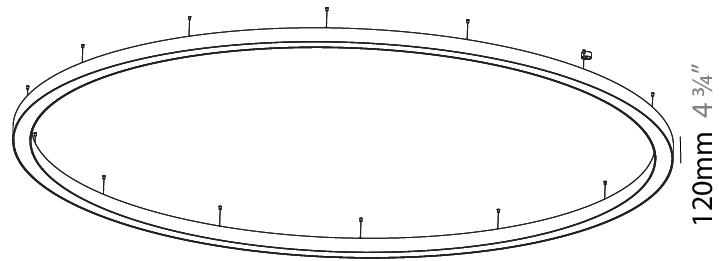

GENERAL

Series: Glorious
Subseries: Glorious
Brand: Prolicht
Division: Architectural
Mounting Type: Suspension
Mounting Location: Ceiling
Subcategory: Ambient

PHYSICAL

Shape: Round
Diameter (mm): 5400
Diameter (in): 212 ⁵/₈
Height (mm): 120
Height (in): 4 ³/₄
Max. Overall Height (mm): 2120
Max. Overall Height (in): 83 ⁷/₁₆
Light Distribution: Direct / Indirect
Weight (kg): 71.452
Weight (lbs): 157.19
Diffuser: PMMA - Opal or Micro-Prism
Fixture Finish: [SSR / BKV / CWI / CRY / HAB / UFT / ITA / RUA / FTG / MYG / LOD / PUS / FRO / FUP / KIA / POP / BLS / SPG / MEY / GOH / GUM / CHC / COM / ABZ / JAG / OBR / MOS / ROR](#)
Fixture Material: Aluminum

ELECTRICAL

Lamp Type: LED (Zhaga Standard)
Input Wattage (W): 405
Total Output Wattage (W): 324 / 259.2 (3500K)
Dimming: [Non-Dimming / Phase Dimming (120Vac only) / 0-10V Dimming](#)
Driver Included: Yes
Driver Location: Integrated
Driver Type: Constant Current - 120 / 277Vac
Driver Class: Class 2
Input Voltage (V): 120 - 277
Constant Current (MA): 350 / 800/500 (3500K)

LED

Color Temperature (°K): [3000 / 3500 / 4000](#)
Max. Delivered Lumen (lm): 25840 / 26754 / 27300 Direct / 19620 / 2031 / 20720 Indirect
CRI: >80 CRI
Efficiency (%): 70
Lamp Life (hrs): 50000

OPTICAL

RATINGS AND CERTIFICATIONS

Certified By: Certified for North American Standards
IP rating: IP20

5100mm 200 ¹³/₁₆"
5400mm 212 ⁵/₈"