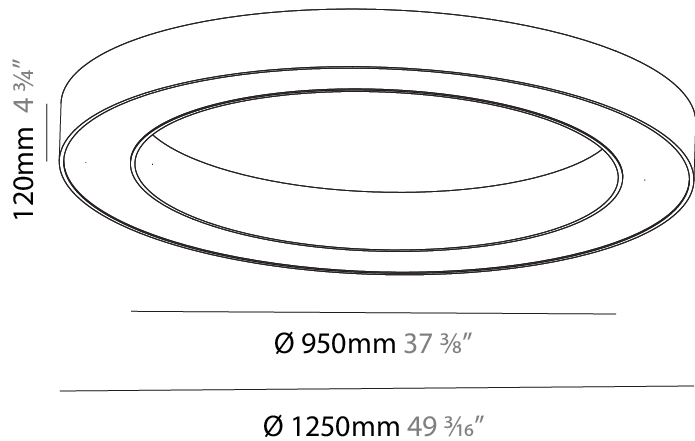

1. To build a product code in our configurator select the specify button on the base model # product page
2. To build a manual product code on this datasheet choose from the options listed below in blue font and add the suffix to the base model #

GENERAL

Series: Glorious
Subseries: Glorious
Brand: Prolicht
Division: Architectural
Mounting Type: Surface
Mounting Location: Ceiling
Subcategory: Ambient

PHYSICAL

Shape: Round
Diameter (mm): 1250
Diameter (in): 49 ³/₁₆
Height (mm): 120
Height (in): 4 ³/₄
Light Distribution: Direct
Weight (kg): 12.465
Weight (lbs): 27.42
Diffuser: PMMA - Opal or Micro-Prism
Fixture Finish: SSR / BKV / CWI / CRY / HAB / UFT / ITA / RUA / FTG / MYG / LOD / PUS / FRO / FUP / KIA / POP / BLS / SPG / MEY / GOH / GUM / CHC / COM / ABZ / JAG / OBR / MOS / ROR
Fixture Material: Aluminum

ELECTRICAL

Lamp Type: LED (Zhaga Standard)
Input Wattage (W): 60
Total Output Wattage (W): 48 / 38.4 (3500K)
Dimming: Non-Dimming / Phase Dimming (120Vac only) / 0-10V Dimming
Driver Included: Yes
Driver Location: Integrated
Driver Type: Constant Current - 120 / 277Vac
Driver Class: Class 2
Input Voltage (V): 120 - 277
Constant Current (mA): 350 / 1200 (3500K)

LED

Color Temperature (°K): 3000 / 3500 / 4000
Max. Delivered Lumen (lm): 5540 / 5733 / 5850
CRI: >80 CRI
Efficiency (%): 65
Lamp Life (hrs): 50000

OPTICAL

RATINGS AND CERTIFICATIONS

Certified By: Certified for North American Standards
IP rating: IP20