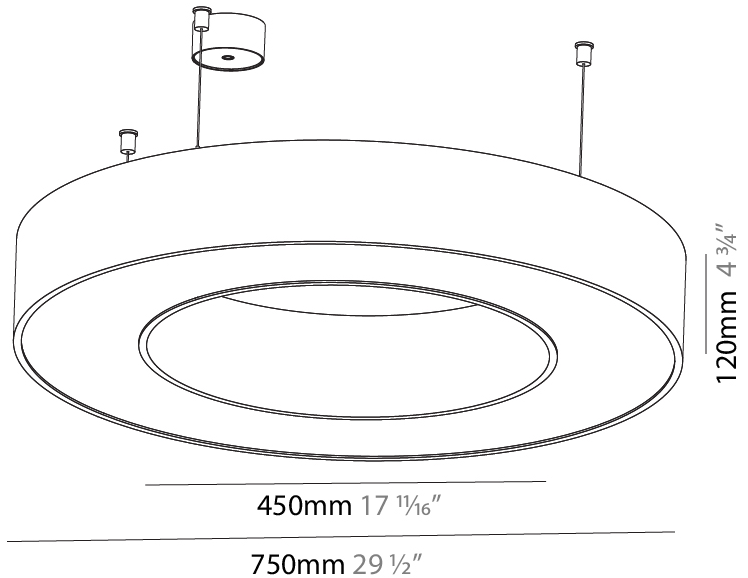

GENERAL

Series: Glorious
Subseries: Glorious
Brand: Prolight
Division: Architectural
Mounting Type: Suspension
Mounting Location: Ceiling
Subcategory: Ambient

PHYSICAL

Shape: Round
Diameter (mm): 750
Diameter (in): 29 1/2
Height (mm): 120
Height (in): 4 3/4
Max. Overall Height (mm): 2120
Max. Overall Height (in): 83 7/16
Light Distribution: Direct / Indirect
Weight (kg): 7.675
Weight (lbs): 16.9
Diffuser: [PMMA - Opal or Micro-Prism](#)
Fixture Finish: [SSR / BKV / CWI / CRY / HAB / UFT / ITA / RUA / FTG / MYG / LOD / PUS / FRO / FUP / KIA / POP / BLS / SPG / MEY / GOH / GUM / CHC / COM / ABZ / JAG / OBR / MOS / ROR](#)
Fixture Material: Aluminum

ELECTRICAL

Lamp Type: LED (Zhaga Standard)
Input Wattage (W): 45
Total Output Wattage (W): 40 / 32 (3500K)
Dimming: [Non-Dimming / Phase Dimming (120Vac only) / 0-10V Dimming](#)
Driver Included: Yes
Driver Location: Integrated
Driver Type: Constant Current
Driver Class: Class 2
Input Voltage (V): 120 - 277
Constant Current (mA): 350 / 600/400 (3500K)

LED

[Color Temperature (°K): 3000 / 3500 / 4000](#)
Max. Delivered Lumen (lm): 2770 / 2862 / 2920 Direct / 1380 / 1440 / 1470 Indirect
CRI: >80 CRI
Efficiency (%): 71
Lamp Life (hrs): 50000

OPTICAL

RATINGS AND CERTIFICATIONS

Certified By: Certified for North American Standards
IP rating: IP20

PROJECT _____
TYPE _____
SPECIFIER _____
QUANTITY _____
DATE _____