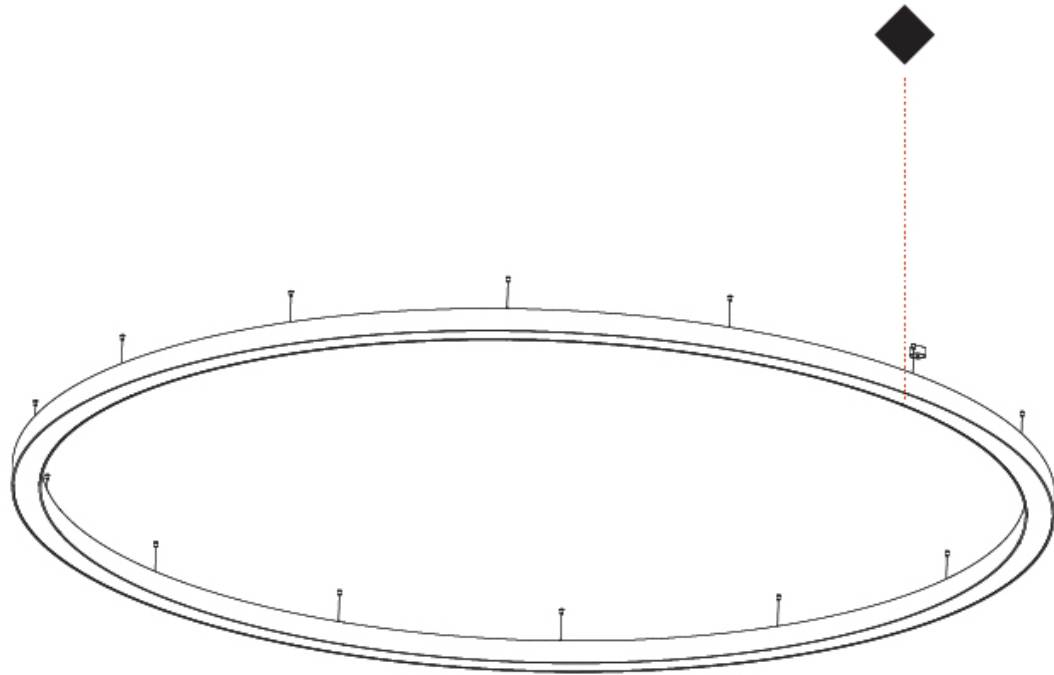

A30547-

PROJECT	_____
TYPE	_____
SPECIFIER	_____
QUANTITY	_____
DATE	_____