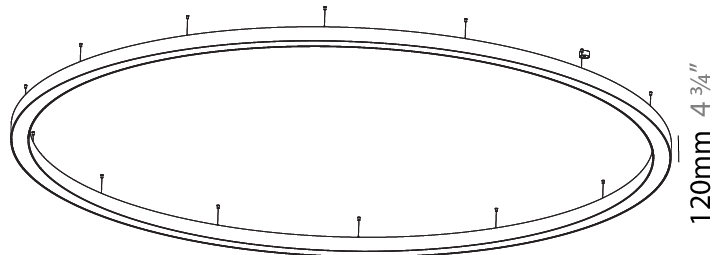

GENERAL

Series: Glorious
Subseries: Glorious
Brand: Prolicht
Division: Architectural
Mounting Type: Suspension
Mounting Location: Ceiling
Subcategory: Ambient

PHYSICAL

Shape: Round
Diameter (mm): 5400
Diameter (in): 212 5/8
Depth (mm): 120
Depth (in): 4 3/4
Max. Overall Height (mm): 2120
Max. Overall Height (in): 83 7/16
Light Distribution: Direct
Weight (kg): 69.5
Weight (lbs): 152.9
Diffuser: PMMA - Opal or Micro-Prism
Fixture Finish: [SSR / BKV / CWI / CRY / HAB / UFT / ITA / RUA / FTG / MYG / LOD / PUS / FRO / FUP / KIA / POP / BLS / SPG / MEY / GOH / GUM / CHC / COM / ABZ / JAG / OBR / MOS / ROR](#)
Fixture Material: Aluminum

ELECTRICAL

Lamp Type: LED (Zhaga Standard)
Input Wattage (W): 280
Total Output Wattage (W): 224 / 179.2 (3500K)
Dimming: [Non-Dimming / Phase Dimming (120Vac only) / 0-10V Dimming](#)
Driver Included: Yes
Driver Location: Integrated
Driver Type: Constant Current
Driver Class: Class 2
Input Voltage (V): 120 - 277
Constant Current (MA): 350 / 1400 (3500K)

LED

Color Temperature (°K): [3000 / 3500 / 4000](#)
Max. Delivered Lumen (lm): 25840 / 26754 / 27300
CRI: >80 CRI
Efficiency (%): 65
Lamp Life (hrs): 50000

OPTICAL

RATINGS AND CERTIFICATIONS

Certified By: Certified for North American Standards
IP rating: IP20