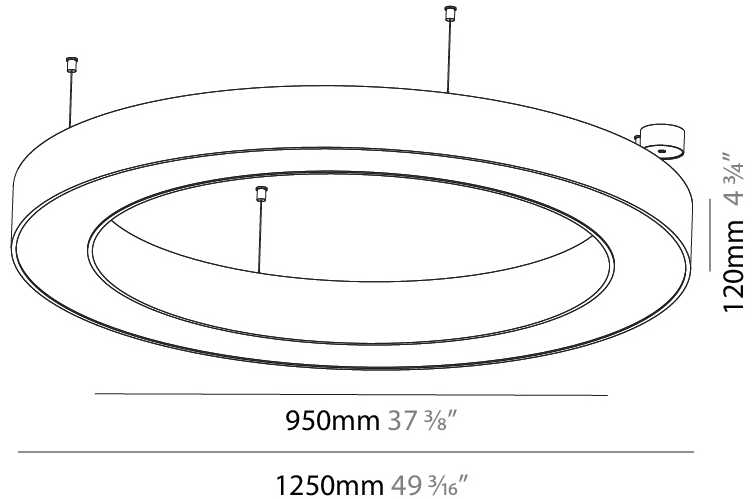

GENERAL

Series: Glorious
Subseries: Glorious
Brand: Prolicht
Division: Architectural
Mounting Type: Suspension
Mounting Location: Ceiling
Subcategory: Ambient

PHYSICAL

Shape: Round
Diameter (mm): 1250
Diameter (in): 49 ³/₁₆
Height (mm): 120
Height (in): 4 ³/₄
Max. Overall Height (mm): 2120
Max. Overall Height (in): 83 ⁷/₁₆
Light Distribution: Direct
Weight (kg): 12.847
Weight (lbs): 28.26
Diffuser: [PMMA - Opal or Micro-Prism](#)
Fixture Finish: [SSR / BKV / CWI / CRY / HAB / UFT / ITA / RUA / FTG / MYG / LOD / PUS / FRO / FUP / KIA / POP / BLS / SPG / MEY / GOH / GUM / CHC / COM / ABZ / JAG / OBR / MOS / ROR](#)
Fixture Material: Aluminum

ELECTRICAL

Lamp Type: LED (Zhaga Standard)
Input Wattage (W): 60
Total Output Wattage (W): 48 / 38.4 (3500K)
Dimming: [Non-Dimming / Phase Dimming (120Vac only) / 0-10V Dimming](#)
Driver Included: Yes
Driver Location: Integrated
Driver Type: Constant Current
Driver Class: Class 2
Input Voltage (V): 120 - 277
Constant Current (MA): 350 / 1200 (3500K)

LED

[Color Temperature (°K): 3000 / 3500 / 4000](#)
Max. Delivered Lumen (lm): 5540 / 5733 / 5850
CRI: >80 CRI
Efficiency (%): 0.65
Lamp Life (hrs): 50000

OPTICAL

RATINGS AND CERTIFICATIONS

Certified By: Certified for North American Standards
IP rating: IP20